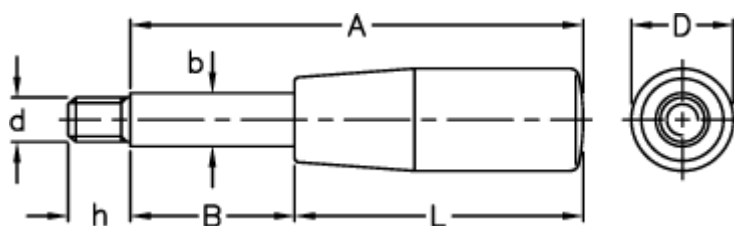

Article number: 2304003803
Description: E+G Lever arm
BL.366/16x164

Measures

A	= 164
b	= 16
B	= 74
D	= 28
d 6g	= M14
h	= 15
L	= 90